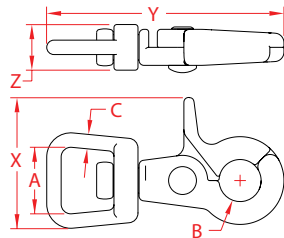

# TRIGGER SNAP "D" BAIL

## 316 STAINLESS STEEL

Import

Precision  
Cast

ITEM	A	B	C	X (height)	Y (length)	Z (width)	WLL (lb)	WT (lb)	PACKAGING TYPE	EACH (qty)	INNER (qty)	CARTON (qty)	UPC
S0192-0001	5/8"	0.43"	0.23"	1.27"	2.45"	0.46"	200	0.11	POLYBAG	1	50	400	791506036623
S0192-0002	3/4"	0.43"	0.23"	1.38"	2.48"	0.46"	200	0.11	POLYBAG	1	50	300	791506036630
S0192-0003	1"	0.43"	0.23"	1.49"	2.67"	0.46"	200	0.12	POLYBAG	1	50	300	791506036647

**NOTE:**

**ALL DIMENSIONS ARE NOMINAL (+/- 3%) AND ARE SUBJECT TO CHANGE WITHOUT NOTICE.**